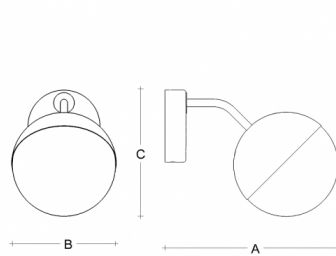

SEMILUNA SR.11.S200.XV

Type: wall lamp

Lampshade: white, hand-blown, three-layered glass, satin opal matt

Metal parts: painted steel plate RAL 9003 (.60), RAL 9005 (.61), RAL Bronze (.73) or RAL Chrom (.77)

		A	B	C			
E27	1×60(46)W	340	200	250	-	-	3000

Voltage: 230V

IK code: IK01

Socket: E27

Lamps: 1×60(46)W

A: 340 mm

B: 200 mm

C: 250 mm

Motion sensor: Not available

Track system: Not available

Weight: 3000 g