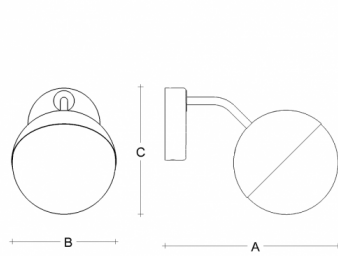

SEMILUNA SR.11.S200.X

**Type:** wall lamp

**Lampshade:** white, hand-blown, three-layered glass, satin opal matt

**Metal parts:** painted steel plate RAL 9003 (.60), RAL 9005 (.61), RAL Bronze (.73) or RAL Chrom (.77)

		A	B	C			
E27	1×60(46)W	340	200	250	-	-	2900

**Voltage:** 230V

**IK code:** IK01

**Socket:** E27

**Lamps:** 1×60(46)W

**A:** 340 mm

**B:** 200 mm

**C:** 250 mm

**Motion sensor:** Not available

**Track system:** Not available

**Weight:** 2900 g