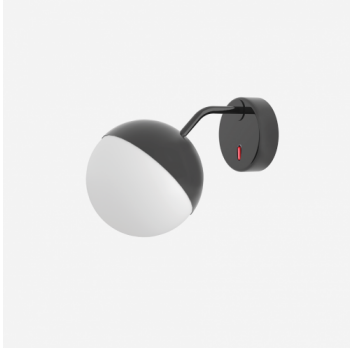

SEMILUNA SR.11.S200.X

Type: wall lamp

Lampshade: white, hand-blown, three-layered glass, satin opal matt

Metal parts: painted steel plate RAL 9003 (.60), RAL 9005 (.61) or RAL Bronze (.73)

		A	B	C			
E27	1×60(46)W	340	200	250	-	-	2900

Voltage: 230V

IK code: IK01

Socket: E27

Lamps: 1×60(46)W

A: 340 mm

B: 200 mm

C: 250 mm

Motion sensor: Not available

Track system: Not available

Weight: 2900 g