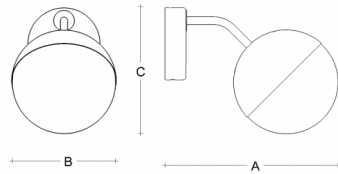

SEMILUNA SR.11.S200.X

Type: wall lamp

Lampshade: white, hand-blown, three-layered glass, satin opal matt

Metal parts: painted steel plate RAL 9003 (.60), RAL 9005 (.61) or RAL Bronze (.73)

Colour: RAL9003 (60); RAL9005 (61); RAL Bronze (73)

		A	B	C			
E27	1×60(46)W	340	200	250	-	-	2900

Voltage: 230V

IK code: IK01

Socket: E27

Lamps: 1×60(46)W

A: 340 mm

B: 200 mm

C: 250 mm

Motion sensor: Not available

Track system: Not available

Weight: 2900 g