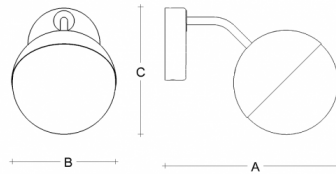

SEMILUNA SR.11.S200.X

Type: wall lamp

Lampshade: white, hand-blown, three-layered glass, satin opal matt

Metal parts: painted steel plate RAL 9003 (.60), RAL 9005 (.61) or RAL Bronze (.73)

		A	B	C			
E27	1×60(46)W	340	200	250	-	-	2900

Voltage: 230V

IK code: IK01

Socket: E27

Lamps: 1×60(46)W

A: 340 mm

B: 200 mm

C: 250 mm

Motion sensor: Not available

Track system: Not available

Weight: 2900 g