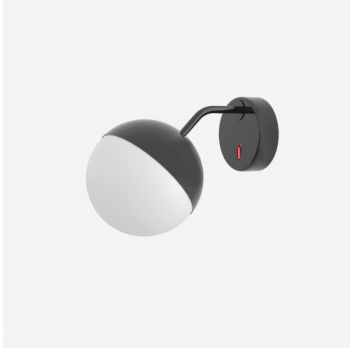

SEMILUNA SR.11.S200.X

Type: wall lamp

Lampshade: white, hand-blown, three-layered glass, satin opal matt

Metal parts: painted steel plate RAL 9003 (.60), RAL 9005 (.61) or RAL Bronze (.73)

Colour: RAL9003 (60); RAL9005 (61); RAL Bronze (73)

		A	B	C			
E27	1×60(46)W	340	200	250	-	-	2900

Voltage: 230V

IK code: IK01

Socket: E27

Lamps: 1×60(46)W

A: 340 mm

B: 200 mm

C: 250 mm

Motion sensor: Not available

Track system: Not available

Weight: 2900 g