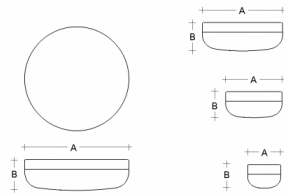

PRIMA BS44.K4.P44.XY

Type: ceiling and wall lamp

Lampshade: white, hand-blown, three-layered glass, satin opal matt

Light body: painted aluminium RAL 9016 (.41), RAL 9005 (.45), RAL Argento dorato (.70), RAL Bronze (.73) or RAL Brass (.74)