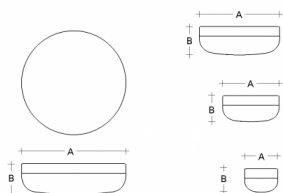

**PRIMA** BS44.K3.P44.XY

**Type:** ceiling and wall lamp

**Lampshade:** white, hand-blown, three-layered glass, satin opal matt

**Light body:** painted aluminium RAL 9016 (.41), RAL 9005 (.45), RAL Argento dorato (.70), RAL Bronze (.73) or RAL Brass (.74)