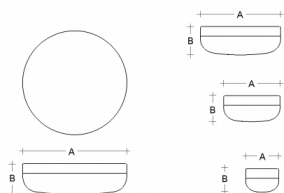

PRIMA BS34.K4.P34.XY

Type: ceiling and wall lamp

Lampshade: white, hand-blown, three-layered glass, satin opal matt

Light body: painted aluminium RAL 9016 (.41), RAL 9005 (.45), RAL Argento dorato (.70), RAL Bronze (.73) or RAL Brass (.74)

Watt: 23,3 W

Color temperature: 4000 K

Module luminous flux: 3197 lm

Luminaire luminous flux: 2142 lm

A: 340 mm

B: 120 mm

Dali 2: Available

Motion sensor: Available on inquiry