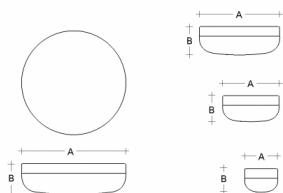

PRIMA BS34.K3.P34.XY

Type: ceiling and wall lamp

Lampshade: white, hand-blown, three-layered glass, satin opal matt

Light body: painted aluminium RAL 9016 (.41), RAL 9005 (.45), RAL Argento dorato (.70), RAL Bronze (.73) or RAL Brass (.74)

Watt: 23,3 W

Color temperature: 3000 K

Module luminous flux: 3052 lm

Luminaire luminous flux: 2045 lm

A: 340 mm

B: 120 mm

Dali 2: Available

Motion sensor: Available on inquiry