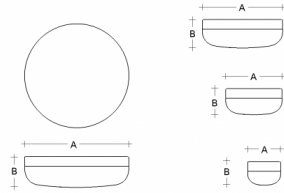

PRIMA BS34.K2.P34.XY

Type: ceiling and wall lamp

Lampshade: white, hand-blown, three-layered glass, satin opal matt

Light body: painted aluminium RAL 9016 (.41), RAL 9005 (.45), RAL Argento dorato (.70), RAL Bronze (.73) or RAL Brass (.74)

Watt: 36 W

Color temperature: 4000 K

Module luminous flux: 4659 lm

Luminaire luminous flux: 3122 lm

A: 340 mm

B: 120 mm

Dali 2: Available

Motion sensor: Available on inquiry