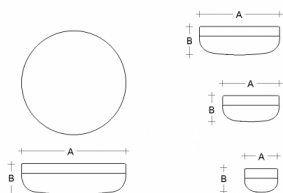

PRIMA BS34.K1.P34.XY

Type: ceiling and wall lamp

Lampshade: white, hand-blown, three-layered glass, satin opal matt

Light body: painted aluminium RAL 9016 (.41), RAL 9005 (.45), RAL Argento dorato (.70), RAL Bronze (.73) or RAL Brass (.74)