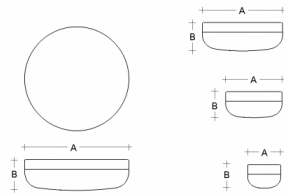

PRIMA BS24.K3.P24.XY

**Type:** ceiling and wall lamp

**Lampshade:** white, hand-blown, three-layered glass, satin opal matt

**Light body:** painted aluminium RAL 9016 (.41), RAL 9005 (.45), RAL Argento dorato (.70), RAL Bronze (.73) or RAL Brass (.74)

| W    | K    | Module luminous flux lm | Luminaire luminous flux lm | A   | B   | DALI 2 | Hand icon | Wheelchair icon | Bluetooth | Emergency | Weight |
|------|------|-------------------------|----------------------------|-----|-----|--------|-----------|-----------------|-----------|-----------|--------|
| 12,5 | 3000 | 1691                    | 1133                       | 240 | 110 | M      | O*        | -               | Q*        | -         | 1900   |