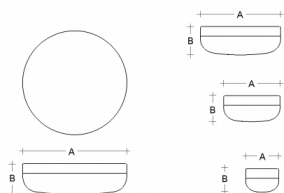

PRIMA BS24.K2.P24.XY

Type: ceiling and wall lamp

Lampshade: white, hand-blown, three-layered glass, satin opal matt

Light body: painted aluminium RAL 9016 (.41), RAL 9005 (.45), RAL Argento dorato (.70), RAL Bronze (.73) or RAL Brass (.74)