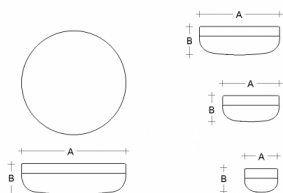

PRIMA BS14.K1.P14.XY

Type: ceiling and wall lamp

Lampshade: white, hand-blown, three-layered glass, satin opal matt

Light body: painted aluminium RAL 9016 (.41), RAL 9005 (.45), RAL Argento dorato (.70), RAL Bronze (.73) or RAL Brass (.74)

W	K	Module luminous flux lm	Luminaire luminous flux lm	A	B	DALI 2	Hand icon	Person icon	Bluetooth	Emergency	Weight
9,6	3000	1237	829	140	100	M	-	-	Q*	-	900

Voltage: 230V

IK code: IK01

CRI: >90

LED life: L80/F10 50000 hours

Watt: 9,6 W

Color temperature: 3000 K

Module luminous flux: 1237 lm

Luminaire luminous flux: 829 lm

A: 140 mm

B: 100 mm

Dali 2: Available

Motion sensor: Not available