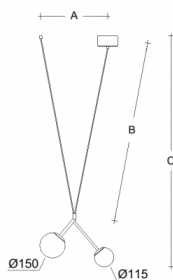

ZED ZK2.11.ZC.XR

**Type:** suspension lamp

**Lampshade:** white, hand-blown, three-layered glass, satin opal matt

**Metal parts:** painted steel plate RAL 9003 (.60) or RAL 9005 (.61)

**Pendant:** white or black cable

Mounting options: ceiling/ceiling (A), ceiling/track (B), track/track (C) or plasterboard (D)

		A	B	C			
G9	1x33W + 1x48W	400	955	1320	-	R	1600

**Voltage:** 230V

**IK code:** IK01

**Socket:** G9

**Lamps:** 1x33W + 1x48W

**A:** 400 mm

**B:** 955 mm

**C:** 1320 mm

**Motion sensor:** Not available

**Track system:** Available

**Weight:** 1600 g