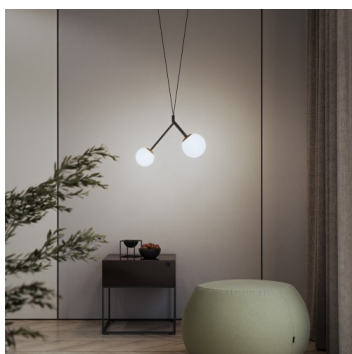

ZED ZK2.11.ZC.XR

Type: suspension lamp

Lampshade: white, hand-blown, three-layered glass, satin opal matt

Metal parts: painted steel plate RAL 9003 (.60) or RAL 9005 (.61)

Pendant: white or black cable

Mounting options: ceiling/ceiling (A), ceiling/track (B), track/track (C) or plasterboard (D)

		A	B	C			
G9	1x33W + 1x48W	400	955	1320	-	R	1600

Voltage: 230V

IK code: IK01

Socket: G9

Lamps: 1x33W + 1x48W

A: 400 mm

B: 955 mm

C: 1320 mm

Motion sensor: Not available

Track system: Available

Weight: 1600 g