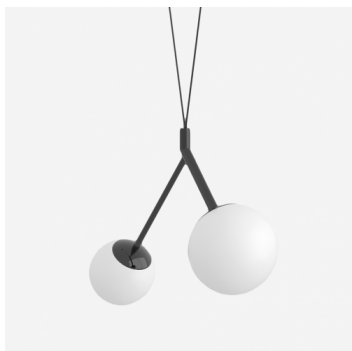

ZED ZK2.11.ZC.XR

**Type:** suspension lamp

**Lampshade:** white, hand-blown, three-layered glass, satin opal matt

**Metal parts:** painted steel plate RAL 9003 (.60) or RAL 9005 (.61)

**Pendant:** white or black cable

Mounting options: ceiling/ceiling (A), ceiling/track (B), track/track (C) or plasterboard (D)

		A	B	C			
G9	1x33W + 1x48W	400	955	1320	-	R	1600

**Voltage:** 230V

**IK code:** IK01

**Socket:** G9

**Lamps:** 1x33W + 1x48W