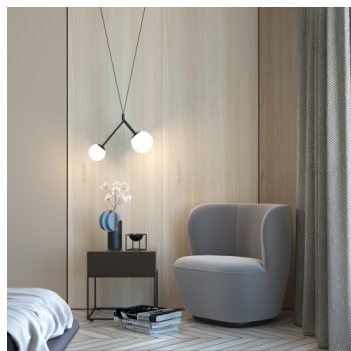

ZED ZK2.11.ZC.XR

Type: suspension lamp

Lampshade: white, hand-blown, three-layered glass, satin opal matt

Metal parts: white RAL 9003 (.60) or black RAL 9005 (.61) painted steel

Pendant: white or black cable

Colour: RAL9003 (60); RAL9005 (61); RAL9005 (61-ZA); RAL9005 (61-ZB); RAL9005 (61-ZC); RAL9005 (61-ZD)

Možnosti uchycení: strop/strop (A), strop/lišta (B), lišta/lišta (C) nebo sádkokarton (D)

		A	B	C			
G9	1x33W + 1x48W	400	955	1320	-	R	1600

Voltage: 230V

IK code: IK01

Socket: G9

Lamps: 1x33W + 1x48W

A: 400 mm

B: 955 mm

C: 1320 mm

Motion sensor: Not available

Track system: Available

Weight: 1600 g