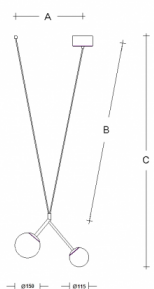

ZED ZK2.11.ZC.XR

Type: suspension lamp

Lampshade: white, hand-blown, three-layered glass, satin opal matt

Metal parts: white RAL 9003 (.60) or black RAL 9005 (.61) painted steel

Pendant: white or black cable

Colour: RAL9003 (60); RAL9005 (61); RAL9005 (61-ZA); RAL9005 (61-ZB); RAL9005 (61-ZC); RAL9005 (61-ZD)

Možnosti uchycení: strop/strop (A), strop/lišta (B), lišta/lišta (C) nebo sádkokarton (D)

		A	B	C			
G9	1x33W + 1x48W	400	955	1320	-	R	1600

Voltage: 230V

IK code: IK01

Socket: G9

Lamps: 1x33W + 1x48W

A: 400 mm

B: 955 mm

C: 1320 mm

Motion sensor: Not available

Track system: Available

Weight: 1600 g