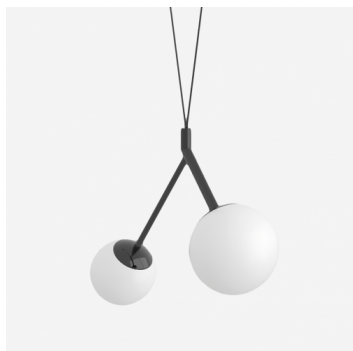

ZED ZK2.11.ZC.XR

Type: suspension lamp

Lampshade: white, hand-blown, three-layered glass, satin opal matt

Metal parts: white RAL 9003 (.60) or black RAL 9005 (.61) painted steel

Pendant: white or black cable

Colour: RAL9003 (60); RAL9005 (61); RAL9005 (61-ZA); RAL9005 (61-ZB); RAL9005 (61-ZC); RAL9005 (61-ZD)

Možnosti uchycení: strop/strop (A), strop/lišta (B), lišta/lišta (C) nebo sádkokarton (D)

		A	B	C			
G9	1x33W + 1x48W	400	955	1320	-	R	1600

Track system: Available

Weight: 1600 g