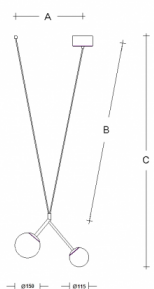

ZED ZK2.11.ZB.XR

Type: suspension lamp

Lampshade: white, hand-blown, three-layered glass, satin opal matt

Metal parts: white RAL 9003 (.60) or black RAL 9005 (.61) painted steel

Pendant: white or black cable

Colour: RAL9003 (60); RAL9005 (61); RAL9005 (61-ZA); RAL9005 (61-ZB); RAL9005 (61-ZC); RAL9005 (61-ZD)

Možnosti uchycení: strop/strop (A), strop/lišta (B), lišta/lišta (C) nebo sádkartón (D)

		A	B	C			
G9	1x33W + 1x48W	400	955	1320	-	R	1600

Voltage: 230V

IK code: IK01

Socket: G9

Lamps: 1x33W + 1x48W

A: 400 mm

B: 955 mm

C: 1320 mm

Motion sensor: Not available

Track system: Available

Weight: 1600 g