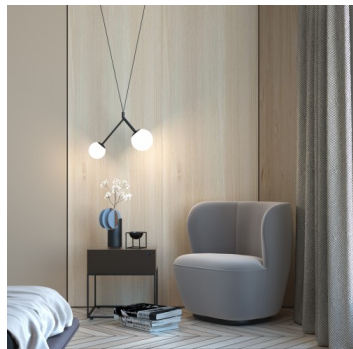

ZED ZK2.11.ZB.XR

Type: suspension lamp

Lampshade: white, hand-blown, three-layered glass, satin opal matt

Metal parts: white RAL 9003 (.60) or black RAL 9005 (.61) painted steel

Pendant: white or black cable

Colour: RAL9003 (60); RAL9005 (61); RAL9005 (61-ZA); RAL9005 (61-ZB); RAL9005 (61-ZC); RAL9005 (61-ZD)

Možnosti uchycení: strop/strop (A), strop/lišta (B), lišta/lišta (C) nebo sádkartón (D)

		A	B	C			
G9	1x33W + 1x48W	400	955	1320	-	R	1600

Voltage: 230V

IK code: IK01

Socket: G9

Lamps: 1x33W + 1x48W

A: 400 mm

B: 955 mm

C: 1320 mm

Motion sensor: Not available

Track system: Available

Weight: 1600 g