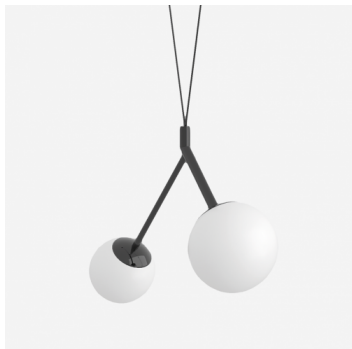

ZED ZK2.11.ZB.XR

Type: suspension lamp

Lampshade: white, hand-blown, three-layered glass, satin opal matt

Metal parts: white RAL 9003 (.60) or black RAL 9005 (.61) painted steel

Pendant: white or black cable

Colour: RAL9003 (60); RAL9005 (61); RAL9005 (61-ZA); RAL9005 (61-ZB); RAL9005 (61-ZC); RAL9005 (61-ZD)

Možnosti uchycení: strop/strop (A), strop/lišta (B), lišta/lišta (C) nebo sádkartón (D)

		A	B	C			
G9	1x33W + 1x48W	400	955	1320	-	R	1600

Track system: Available

Weight: 1600 g