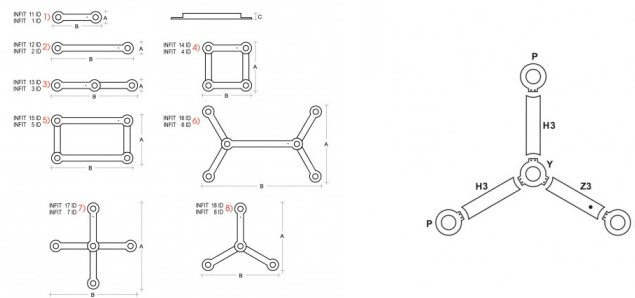

INFINITY INDIREKT INFINITY INDIREKT modul 3000K

Type: ceiling and wall lamp

Light body: white painted steel plate

Create your own model of INFINITY INDIREKT in our app "INFINITY DESIGNER": [http://www.lucis.eu/en/infinity-designer/!](http://www.lucis.eu/en/infinity-designer/)

LED light module 9,6 W 3000 K 1237 lm / 9,6 W 4000 K 1295 lm.

W	K	Module luminous flux lm	DALI 2	Emergency	Motion sensor	Bluetooth	Track system	Sádrokarton
9,6	3000	1237	M*	-	-	-	-	-

Voltage: 230V

Ballast: Driver