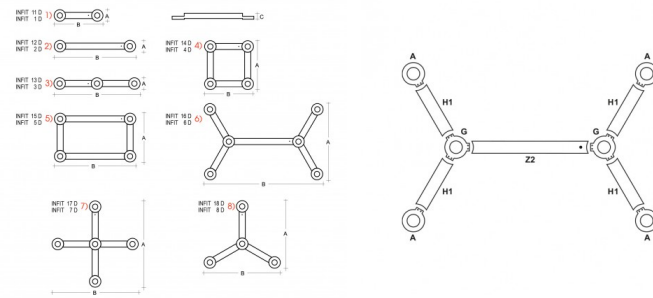

INFINITY DIREKT INFINITY DIREKT modul 4000K

Type: ceiling and wall lamp

Lampshade: acrylic glass

Light body: white painted steel plate

Create your own model of INFINITY DIREKT in our app "INFINITY DESIGNER": [http://www.lucis.eu/en/infinity-designer/!](http://www.lucis.eu/en/infinity-designer/)

LED light module 9,6 W 3000 K 1237 lm brutto / 9,6 W 4000 K 1295 lm brutto.

W	K	Module luminous flux lm	Luminaire luminous flux lm	DALI 2				
9,6	4000	1295	1017	M*	-	-	-	-

Voltage: 230V

Ballast: Driver

CRI: >90