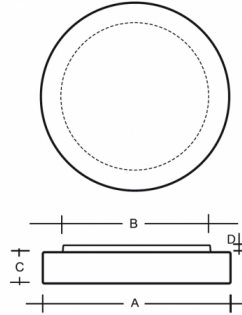

TENDO PMMA S44.K1.TEZ4.Y

**Type:** ceiling and wall lamp

**Lampshade:** acrylic glass PMMA

**Light body:** white painted steel plate

W	K	Module luminous flux lm	Luminaire luminous flux lm	A	B	C	D	DALI 2	Motion sensor	Emergency module	Bluetooth	Track system	Weight
44,5	3000	5810	4295	460	440	80	20	M	O*	P*	Q*	-	2600

**Luminaire luminous flux:** 4295 lm

**A:** 460 mm

**B:** 440 mm

**C:** 80 mm

**D:** 20 mm

**Dali 2:** Available

**Motion sensor:** Available on inquiry

**Emergency module:** Available on inquiry