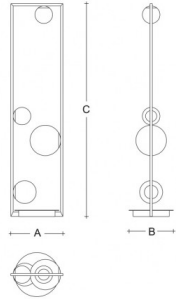

PALA LR.11.P4.45M

Type: floor lamp

Lampshade: white, hand-blown, three-layered glass, satin opal matt

Metal parts: painted steel plate RAL 9005 with a reflective highly polished brass-coated disc (.45M)

		A	B	C			
G9	1x60W + 1x48W + 2x33W	340	290	1400	-	-	9000

IK code: IK01

Socket: G9

Lamps: 1x60W + 1x48W + 2x33W

A: 340 mm

B: 290 mm

C: 1400 mm

Motion sensor: Not available

Track system: Not available

Weight: 9000 g