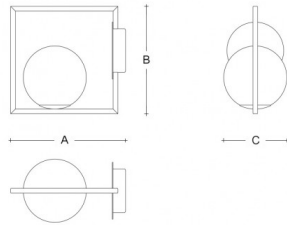

PALA SR.11.P1.45M

**Type:** ceiling and wall lamp

**Lampshade:** white, hand-blown, three-layered glass, satin opal matt

**Metal parts:** painted steel plate RAL 9005 (.45) or with a reflective highly polished brass-coated disc (.45M)

		<b>A</b>	<b>B</b>	<b>C</b>			
G9	1x60W	365	340	200	-	-	3000

**IK code:** IK01

**Socket:** G9

**Lamps:** 1x60W

**A:** 365 mm

**B:** 340 mm

**C:** 200 mm

**Motion sensor:** Not available