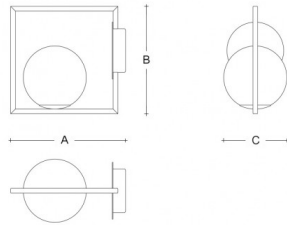

PALA SR.11.P1.45

**Type:** ceiling and wall lamp

**Lampshade:** white, hand-blown, three-layered glass, satin opal matt

**Metal parts:** painted steel plate RAL 9005 (.45) or with a reflective highly polished brass-coated disc (.45M)

		<b>A</b>	<b>B</b>	<b>C</b>			
G9	1x60W	365	340	200	-	-	3000

**IK code:** IK01

**Socket:** G9

**Lamps:** 1x60W

**A:** 365 mm

**B:** 340 mm

**C:** 200 mm

**Motion sensor:** Not available