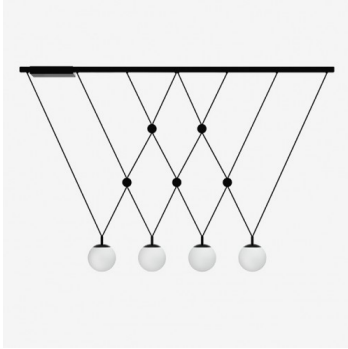

GEO ZK4.14.G140.61

Type: suspension lamp

Lampshade: white, hand-blown, three-layered glass, satin opal matt

Metal parts: painted steel plate RAL 9005 (.61)

Pendant: black cable

		A	B	C	D			
G9	4x48W	1700	1250	150	150	-	-	5600

IK code: IK01

Socket: G9

Lamps: 4x48W

A: 1700 mm

B: 1250 mm

C: 150 mm

D: 150 mm

Motion sensor: Not available

Track system: Not available

Weight: 5600 g