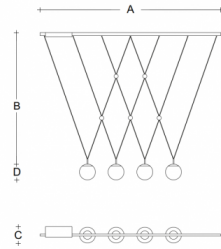

GEO ZK4.14.G140.61

Type: suspension lamp

Lampshade: white, hand-blown, three-layered glass, satin opal matt

Metal parts: painted steel plate RAL 9005 (.61)

Pendant: black cable

		A	B	C	D			
G9	4x48W	1700	1250	150	150	-	-	5600

IK code: IK01

Socket: G9

Lamps: 4x48W

A: 1700 mm

B: 1250 mm

C: 150 mm

D: 150 mm

Motion sensor: Not available