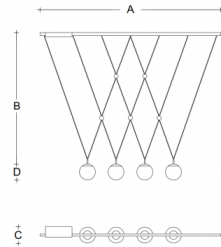

GEO ZK4.14.G140.61

Type: suspension lamp

Lampshade: white, hand-blown, three-layered glass, satin opal matt

Metal parts: painted steel plate RAL 9005 (.61)

Pendant: black cable

		A	B	C	D			
G9	4x48W	1700	1250	150	150	-	-	5600