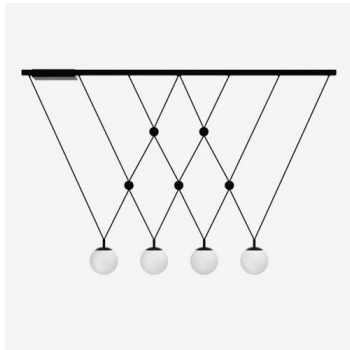

GEO ZK4.14.G140.61

Type: suspension lamp

Lampshade: white, hand-blown, three-layered glass, satin opal matt

Metal parts: painted steel plate RAL 9005 (.61)

Pendant: black cable

		A	B	C	D			
G9	4x48W	1700	1250	150	150	-	-	5600

IK code: IK01

Socket: G9

Lamps: 4x48W

A: 1700 mm

B: 1250 mm

C: 150 mm

D: 150 mm

Motion sensor: Not available