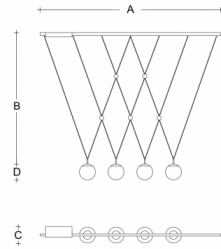

GEO ZK4.14.G100.61

Type: suspension lamp

Lampshade: white, hand-blown, three-layered glass, satin opal matt

Metal parts: painted steel plate RAL 9005 (.61)

Pendant: black cable

		A	B	C	D			
G9	4x48W	1700	950	150	150	-	-	5500

IK code: IK01

Socket: G9

Lamps: 4x48W

A: 1700 mm

B: 950 mm

C: 150 mm

D: 150 mm

Motion sensor: Not available