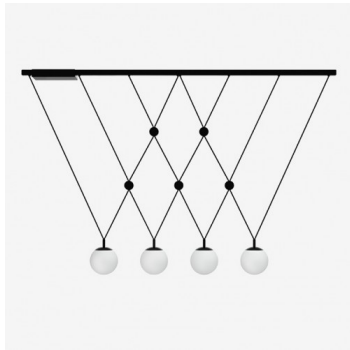

GEO ZK4.14.G100.61

Type: suspension lamp

Lampshade: white, hand-blown, three-layered glass, satin opal matt

Metal parts: painted steel plate RAL 9005 (.61)

Pendant: black cable

		A	B	C	D			
G9	4x48W	1700	950	150	150	-	-	5500

IK code: IK01

Socket: G9

Lamps: 4x48W

A: 1700 mm

B: 950 mm

C: 150 mm

D: 150 mm

Motion sensor: Not available

Track system: Not available

Weight: 5500 g