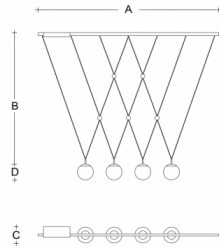

GEO ZK4.14.G100.61

Type: suspension lamp

Lampshade: white, hand-blown, three-layered glass, satin opal matt

Metal parts: painted steel plate RAL 9005 (.61)

Pendant: black cable

		A	B	C	D			
G9	4x48W	1700	950	150	150	-	-	5500

IK code: IK01

Socket: G9

Lamps: 4x48W

A: 1700 mm

B: 950 mm

C: 150 mm

D: 150 mm

Motion sensor: Not available