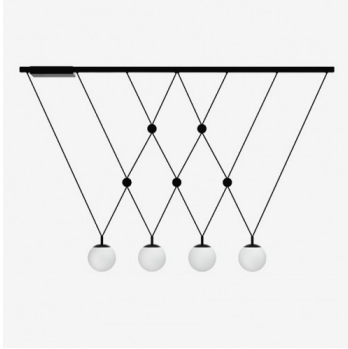

GEO ZK4.14.G100.61

Type: suspension lamp

Lampshade: white, hand-blown, three-layered glass, satin opal matt

Metal parts: painted steel plate RAL 9005 (.61)

Pendant: black cable

		A	B	C	D			
G9	4x48W	1700	950	150	150	-	-	5500

IK code: IK01

Socket: G9

Lamps: 4x48W

A: 1700 mm

B: 950 mm

C: 150 mm

D: 150 mm

Motion sensor: Not available

Track system: Not available

Weight: 5500 g