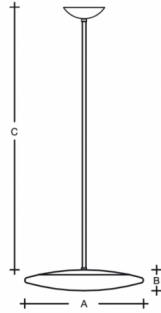

**RONDO** ZT.K1.R550.XY

**Type:** suspension lamp

**Lampshade:** white, hand-blown, three-layered glass, satin opal matt

**Metal parts:** painted steel plate RAL 9003 (.31), RAL chrom (.77) or chrome (.80)

**Pendant:** rod

W	K	Module luminous flux lm	Luminaire luminous flux lm	A	B	C	DALI 1	DALI 2	Motion sensor	Emergency	Bluetooth	Track system	Weight
36	3000	4448	3021	550	86	1000	-	M	-	P*	Q*	R*	6100

**Voltage:** 230V