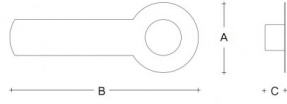

INFINITY UNO S4.K1.IN.XY

**Type:** wall lamp

**Metal parts:** painted steel plate RAL 9003 (.31) or RAL 9005 (.61)

W	K	Module luminous flux lm	A	B	C	DALI 1	DALI 2	CORR	Emergency	Motion sensor	Bluetooth	Track system	Weight
9,6	3000	1237	125	335	40	-	M	-	-	-	Q*	-	600