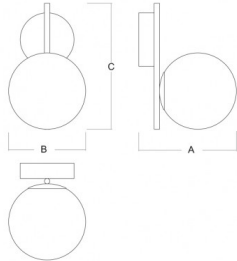

ALFA SR.11.200.X

Type: wall lamp

Lampshade: white, hand-blown, three-layered glass, satin opal matt

Light body: white RAL 9003 (.60) or black RAL 9005 (.61) painted steel

Colour: RAL9003 (60); RAL9005 (61)