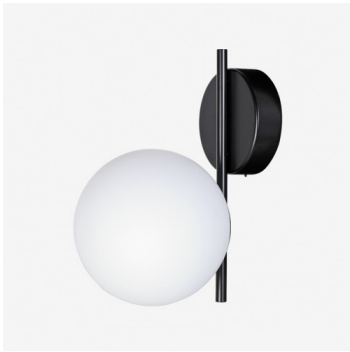

ALFA SR.11.200.X

Type: wall lamp

Lampshade: white, hand-blown, three-layered glass, satin opal matt

Light body: white RAL 9003 (.60) or black RAL 9005 (.61) painted steel

Colour: RAL9003 (60); RAL9005 (61)