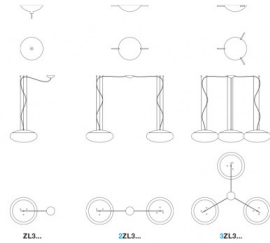

**DAPHNE ZL ZL3.L5.D551.31Y**

**Type:** suspension lamp

**Lampshade:** white, hand-blown, three-layered glass, satin opal matt

**Metal parts:** painted steel plate RAL 9003 (.31), RAL chrom (.77)

**Pendant:** wire suspension with white cable

W	K	Module luminous flux lm	Luminaire luminous flux lm	A	B	C	D	DALI 2	IK10	IK15	Bluetooth	Emergency	Weight
21,3	3000	3216	2377	550	245	2000	max. 1000	M	-	P*	Q*	-	7700

Lucis ZL3.L5.D551.X DAPHNE LED / LDC (Polar)

**Luminaire luminous flux:** 2377 lm

**A:** 550 mm

**B:** 245 mm

**C:** 2000 mm

**D:** max. 1000 mm

**Dali 2:** Available

**Motion sensor:** Not available

**Emergency module:** Available on inquiry