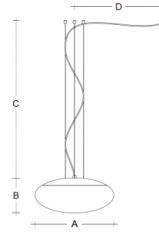

**DAPHNE ZL ZL3.L5.D551.31Y**

**Type:** suspension lamp

**Lampshade:** white, hand-blown, three-layered glass, satin opal matt

**Metal parts:** painted steel plate RAL 9003 (.31), RAL chrom (.77)

**Pendant:** wire suspension with white cable

**Luminaire luminous flux:** 2377 lm

**A:** 550 mm

**B:** 245 mm

**C:** 2000 mm

**D:** max. 1000 mm

**Dali 2:** Available

**Motion sensor:** Not available

**Emergency module:** Available on inquiry