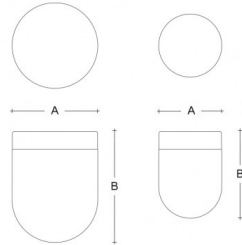

RETRO BS19.L1.R19.XY

Type: ceiling lamp

Lampshade: white, hand-blown, three-layered glass, satin opal matt

Light body: painted aluminium - RAL white 9016 (.41), RAL black 9005 (.45), RAL Copper (.72), RAL Bronze (.73) or RAL Brass (.74)

A: 190 mm

B: 245 mm

Dali 2: Available

Motion sensor: Not available

Emergency module: Not available

Bluetooth control: Not available

Track system: Not available

Sádrokarton: Not available