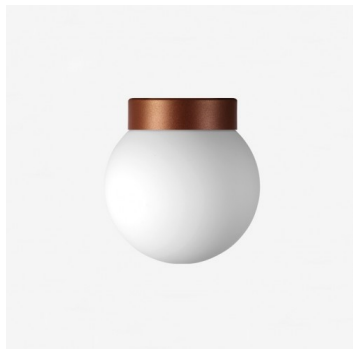

POLARIS S BS24.L2.350.XY

Type: ceiling and wall lamp

Lampshade: white, hand-blown, three-layered glass, satin opal matt

Light body: painted aluminium - RAL white 9016 (.41), RAL black 9005 (.45), RAL Copper (.72), RAL Bronze (.73) or RAL Brass (.74)

The ceiling version has IP44 rating of ingress protection, the wall version has IP40.