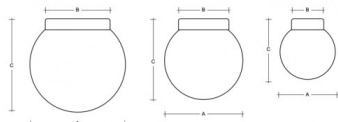

POLARIS S BS24.L2.350.XY

Type: ceiling and wall lamp

Lampshade: white, hand-blown, three-layered glass, satin opal matt

Light body: painted aluminium - RAL white 9016 (.41), RAL black 9005 (.45), RAL Copper (.72), RAL Bronze (.73) or RAL Brass (.74)

The ceiling version has IP44 rating of ingress protection, the wall version has IP40.