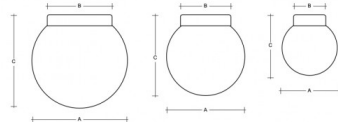

POLARIS S BS14.L2.200.XY

Type: ceiling and wall lamp

Lampshade: white, hand-blown, three-layered glass, satin opal matt

Light body: painted aluminium - RAL white 9016 (.41), RAL black 9005 (.45), RAL Copper (.72), RAL Bronze (.73) or RAL Brass (.74)

The ceiling version has IP44 rating of ingress protection, the wall version has IP40.