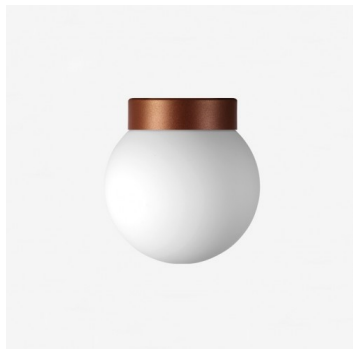

POLARIS S BS14.L1.200.XY

Type: ceiling and wall lamp

Lampshade: white, hand-blown, three-layered glass, satin opal matt

Light body: painted aluminium - RAL white 9016 (.41), RAL black 9005 (.45), RAL Copper (.72), RAL Bronze (.73) or RAL Brass (.74)

The ceiling version has IP44 rating of ingress protection, the wall version has IP40.