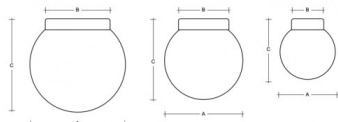

POLARIS S BS14.L1.200.XY

Type: ceiling and wall lamp

Lampshade: white, hand-blown, three-layered glass, satin opal matt

Light body: painted aluminium - RAL white 9016 (.41), RAL black 9005 (.45), RAL Copper (.72), RAL Bronze (.73) or RAL Brass (.74)

The ceiling version has IP44 rating of ingress protection, the wall version has IP40.