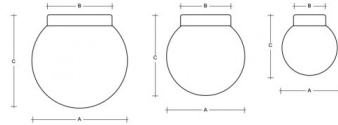

POLARIS S BS24.11.350.XY

Type: ceiling and wall lamp

Lampshade: white, hand-blown, three-layered glass, satin opal matt

Light body: painted aluminium - RAL white 9016 (.41), RAL black 9005 (.45), RAL Copper (.72), RAL Bronze (.73) or RAL Brass (.74)

The ceiling version has IP44 rating of ingress protection, the wall version has IP40.

		A	B	C			
E27	1x150(116)W	350	240	345	0*	—	3300

Voltage: 230V

IK code: IK01

Socket: E27

Lamps: 1x150(116)W

A: 350 mm

B: 240 mm