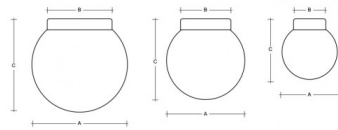

POLARIS S BS24.11.350.XY

Type: ceiling and wall lamp

Lampshade: white, hand-blown, three-layered glass, satin opal matt

Light body: painted aluminium - RAL white 9016 (.41), RAL black 9005 (.45), RAL Copper (.72), RAL Bronze (.73) or RAL Brass (.74)

Colour: RAL9016 (41); RAL9005 (45); RAL Copper (72); RAL Bronze (73); RAL Brass (74)

Stropní varianta má stupeň krytí IP44, nástěnná varianta IP40.