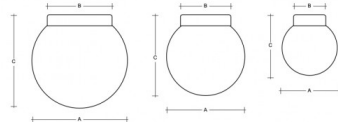

POLARIS S BS19.11.280.X

Type: ceiling and wall lamp

Lampshade: white, hand-blown, three-layered glass, satin opal matt

Light body: painted aluminium - RAL white 9016 (.41), RAL black 9005 (.45), RAL Copper (.72), RAL Bronze (.73) or RAL Brass (.74)

The ceiling version has IP44 rating of ingress protection, the wall version has IP40.