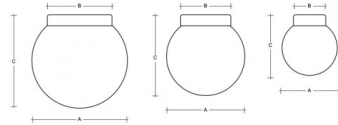

POLARIS S BS14.11.200.X

Type: ceiling and wall lamp

Lampshade: white, hand-blown, three-layered glass, satin opal matt

Light body: painted aluminium - RAL white 9016 (.41), RAL black 9005 (.45), RAL Copper (.72), RAL Bronze (.73) or RAL Brass (.74)

The ceiling version has IP44 rating of ingress protection, the wall version has IP40.