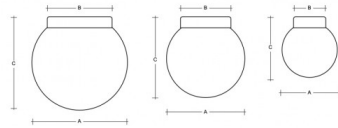

POLARIS S BS14.11.200.X

Type: ceiling and wall lamp

Lampshade: white, hand-blown, three-layered glass, satin opal matt

Light body: painted aluminium - RAL white 9016 (.41), RAL black 9005 (.45), RAL Copper (.72), RAL Bronze (.73) or RAL Brass (.74)

Colour: RAL9016 (41); RAL9005 (45); RAL Copper (72); RAL Bronze (73); RAL Brass (74)

Stropní varianta má stupeň krytí IP44, nástěnná varianta IP40.

| Socket | Power | A | B | C | Icons | Weight |
|--------|-----------|-----|-----|-----|-------|--------|
| E27 | 1x60(46)W | 200 | 140 | 210 | — — | 1500 |