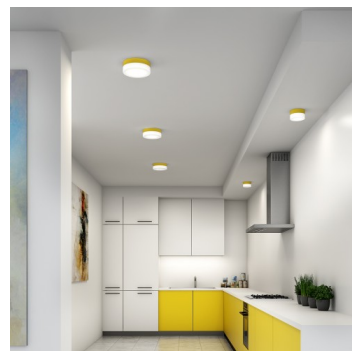

NOMIA BS34.K4.N34.XY

Type: ceiling and wall lamp

Lampshade: white, hand-blown, three-layered glass, satin opal matt

Light body: painted aluminium - RAL white 9003 (.31), RAL black 7021 (.33), RAL yellow 1018 (.35), RAL Argento dorato (.70) or RAL Gold (.71)