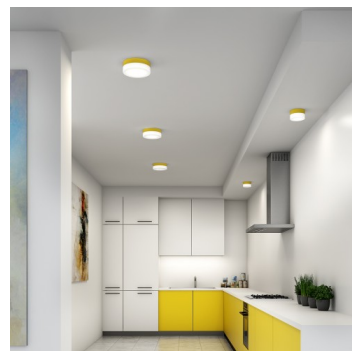

NOMIA BS34.K3.N34.XY

Type: ceiling and wall lamp

Lampshade: white, hand-blown, three-layered glass, satin opal matt

Light body: painted aluminium - RAL white 9003 (.31), RAL black 7021 (.33), RAL yellow 1018 (.35), RAL Argento dorato (.70) or RAL Gold (.71)