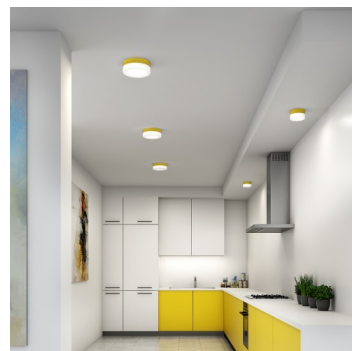

NOMIA BS34.K2.N34.XY

Type: ceiling and wall lamp

Lampshade: white, hand-blown, three-layered glass, satin opal matt

Light body: painted aluminium - RAL white 9003 (.31), RAL black 7021 (.33), RAL yellow 1018 (.35), RAL Argento dorato (.70) or RAL Gold (.71)