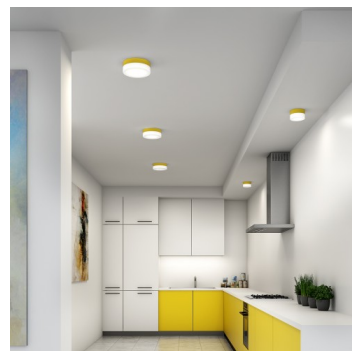

NOMIA BS24.K2.N24.XY

Type: ceiling and wall lamp

Lampshade: white, hand-blown, three-layered glass, satin opal matt

Light body: painted aluminium - RAL white 9003 (.31), RAL black 7021 (.33), RAL yellow 1018 (.35), RAL Argento dorato (.70) or RAL Gold (.71)