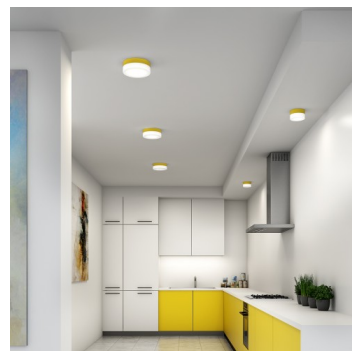

NOMIA BS14.K2.N14.XY

Type: ceiling and wall lamp

Lampshade: white, hand-blown, three-layered glass, satin opal matt

Light body: painted aluminium - RAL white 9003 (.31), RAL black 7021 (.33), RAL yellow 1018 (.35), RAL Argento dorato (.70) or RAL Gold (.71)