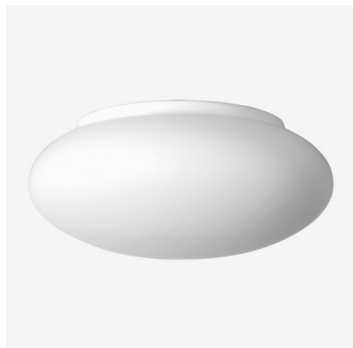

DAPHNE S43.L5.D550.Y

**Type:** ceiling and wall lamp

**Lampshade:** white, hand-blown, three-layered glass, satin opal matt

**Light body:** white painted steel plate

W	K	Module luminous flux lm	Luminaire luminous flux lm	A	B	C	D	DALI 2	IK01	IP20	Bluetooth	Emergency	Weight
26,7	3000	4020	2893	550	205	20	430	M	O*	P*	Q*	-	6500

Lucis S43.L5.D550 DAPHNE LED / LDC (Polar)

**Voltage:** 230V

**IK code:** IK01

**Ballast:** Driver

**CRI:** >90

**LED life:** L80/F10 50000 hours

**Watt:** 26,7 W

**Color temperature:** 3000 K

**Module luminous flux:** 4020 lm

**Luminaire luminous flux:** 2893 lm

**A:** 550 mm

**B:** 205 mm

**C:** 20 mm

**D:** 430 mm

**Dali 2:** Available

**Motion sensor:** Available on inquiry