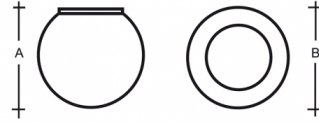

ALFA S00.11.150.X

Type: ceiling and wall lamp

Lampshade: white, hand-blown, three-layered glass, satin opal matt

Light body: painted steel plate RAL 9003 (.60) or RAL 9005 (.61)