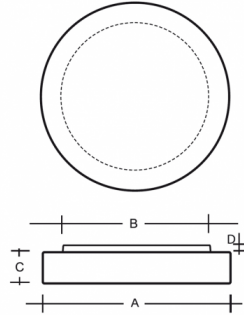

ZERO S19.K2.Z230.Y

**Type:** ceiling and wall lamp

**Lampshade:** white, hand-blown, three-layered glass, satin opal matt

**Light body:** white painted steel plate

W	K	Module luminous flux lm	Luminaire luminous flux lm	A	B	C	D	DALI 2	Motion sensor	Emergency module	Bluetooth	Track system	Weight
9,6	4000	1295	1005	230	190	70	20	-	-	-	-	-	1400

**Luminaire luminous flux:** 1005 lm

**A:** 230 mm

**B:** 190 mm

**C:** 70 mm

**D:** 20 mm

**Dali 2:** Not available

**Motion sensor:** Not available

**Emergency module:** Not available