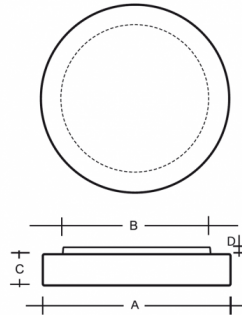

ZERO S19.K1.Z230.Y

Type: ceiling and wall lamp

Lampshade: white, hand-blown, three-layered glass, satin opal matt

Light body: white painted steel plate

W	K	Module luminous flux lm	Luminaire luminous flux lm	A	B	C	D	DALI 2	Motion sensor	Emergency module	Bluetooth	Track system	Sádrokarton	Weight
9,6	3000	1237	960	230	190	70	20	-	-	-	-	-	-	1400

Luminaire luminous flux: 960 lm

A: 230 mm

B: 190 mm

C: 70 mm

D: 20 mm

Dali 2: Not available

Motion sensor: Not available

Emergency module: Not available