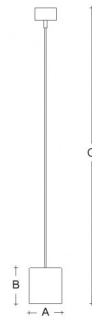

ELIOS ZK.K4.E120.XY

Type: suspension lamp

Lampshade: acrylic glass for LED

Metal parts: painted aluminium – RAL 9016 (.41), RAL 3004 (.42), RAL 7023 (.43), RAL 5000 (.44) or RAL 9005 (.45)

Pendant: transparent cable

W	K	Module luminous flux lm	Luminaire luminous flux lm	A	B	C	DALI 2	Motion sensor	Emergency module	Bluetooth	Track system	Weight
6,7	4000	942	762	120	135	1500	M	-	P*	Q*	R*	D* 1100

Voltage: 230V

IK code: IK06

Ballast: Driver

CRI: >90

LED life: L80/F10 50000 hours

Watt: 6,7 W

Color temperature: 4000 K

Module luminous flux: 942 lm

Luminaire luminous flux: 762 lm

A: 120 mm