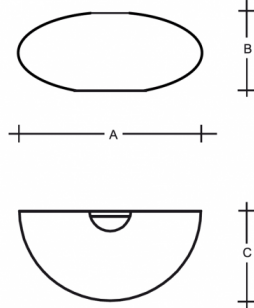

ASTERION S5.L2.A550.0W.Y

Type: wall lamp

Lampshade: white, hand-blown, three-layered glass, satin opal matt

Light body: white painted steel plate

W	K	Module luminous flux lm	Luminaire luminous flux lm	A	B	C	DALI 2	Motion sensor	Emergency module	Bluetooth	Track system	Weight
23,2	4000	3126	2339	550	230	275	M	O*	P*	Q*	-	4100

Module luminous flux: 3126 lm

Luminaire luminous flux: 2339 lm

A: 550 mm

B: 230 mm

C: 275 mm

Dali 2: Available

Motion sensor: Available on inquiry

Emergency module: Available on inquiry