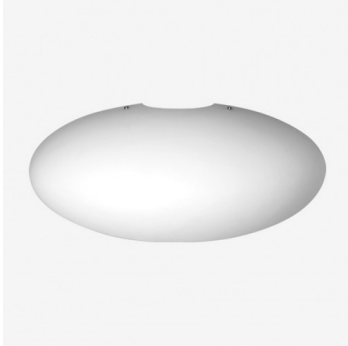

ASTERION S5.L2.A550.0W.Y

Type: wall lamp

Lampshade: white, hand-blown, three-layered glass, satin opal matt

Light body: white painted steel plate

W	K	Module luminous flux lm	Luminaire luminous flux lm	A	B	C	DALI 2	Motion sensor	Emergency module	Bluetooth	Track system	Weight
23,2	4000	3126	2339	550	230	275	M	O*	P*	Q*	-	4100

Lucis S5.L2.A550.0W ASTERION LED / LDC (Polar)

Voltage: 230V

IK code: IK01

Ballast: Driver

CRI: >90

LED life: L80/F10 50000 hours

Watt: 23,2 W

Color temperature: 4000 K

Module luminous flux: 3126 lm

Luminaire luminous flux: 2339 lm

A: 550 mm

B: 230 mm

C: 275 mm

Dali 2: Available

Motion sensor: Available on inquiry

Emergency module: Available on inquiry