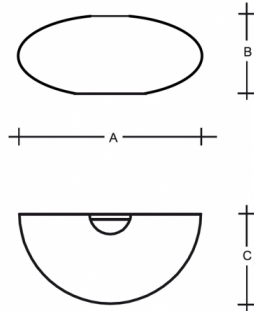

ASTERION S5.L1.A550.0W.Y

Type: wall lamp

Lampshade: white, hand-blown, three-layered glass, satin opal matt

Light body: white painted steel plate

W	K	Module luminous flux lm	Luminaire luminous flux lm	A	B	C	DALI 2	Motion sensor	Emergency module	Bluetooth	Track system	Weight
23,2	3000	3006	2250	550	230	275	M	O*	P*	Q*	-	4100

Module luminous flux: 3006 lm

Luminaire luminous flux: 2250 lm

A: 550 mm

B: 230 mm

C: 275 mm

Dali 2: Available

Motion sensor: Available on inquiry

Emergency module: Available on inquiry